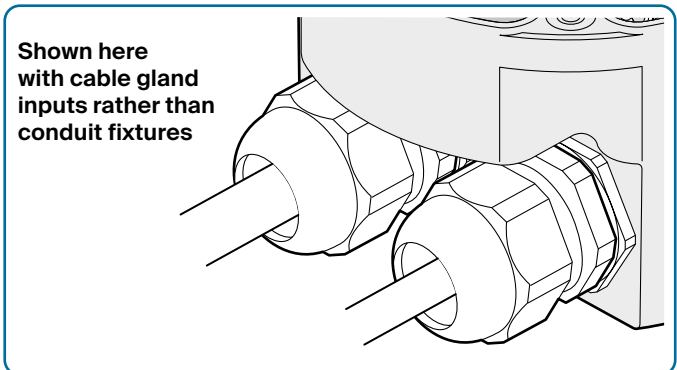

PROJECT	FIRM	ORDER #	TYPE	QTY

AJBOX1 detail

For full installation details, please refer to the **user guide**, available for free download here: