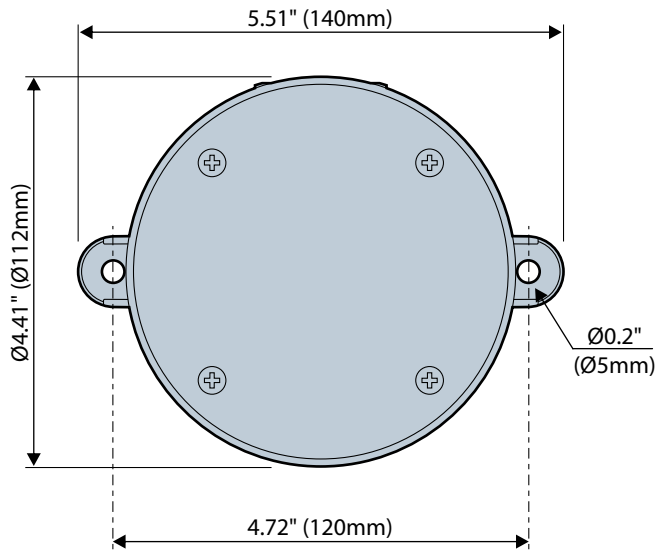

PROJECT _____ FIRM _____ ORDER # _____ TYPE _____ QTY _____

Dimensions

Recommended data cables

By others, please consult local requirements:

- Indoor exposed or inside conduit above grade Belden 9842
- Indoor plenum Belden 82842
- Outdoor exposed, direct burial, or inside conduit below grade Belden 3107DB