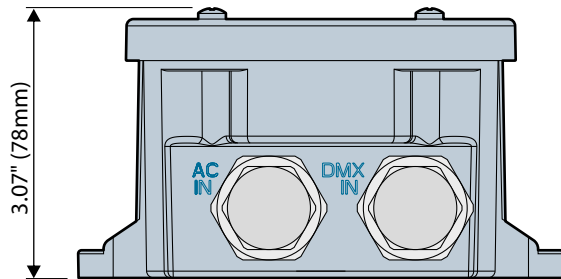

PROJECT _____ FIRM _____ ORDER # _____ TYPE _____ QTY _____

Dimensions

Recommended data cables

By others, please consult local requirements:

- Indoor exposed or inside conduit above grade Belden 9842
- Indoor plenum Belden 82842
- Outdoor exposed, direct burial, or inside conduit below grade Belden 3107DB