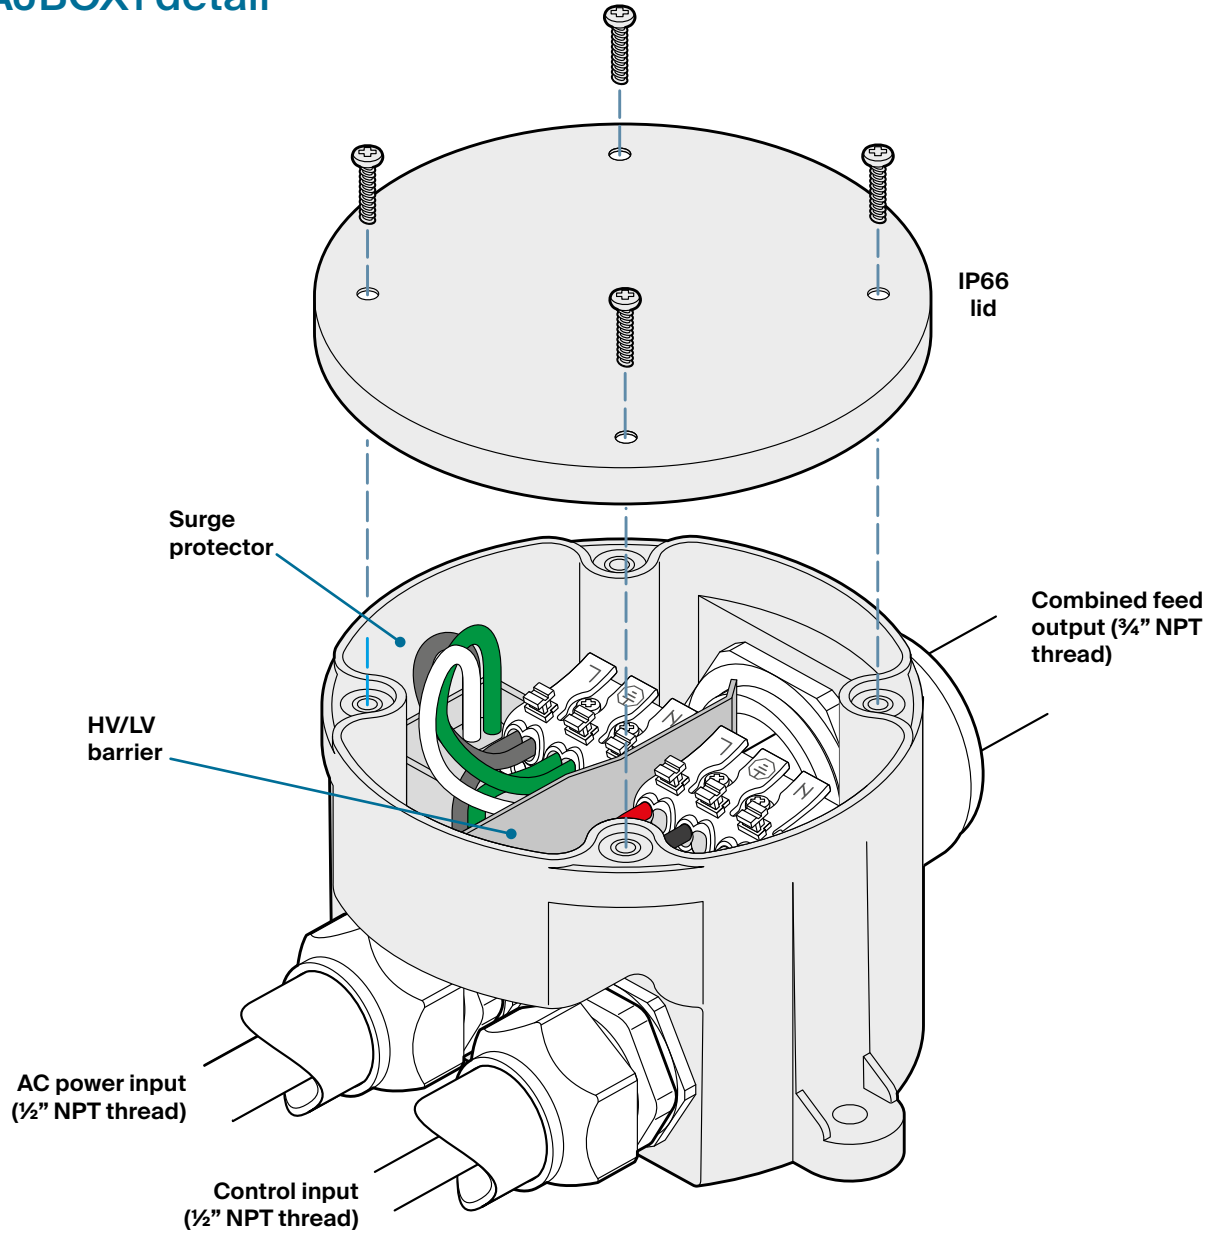

PROJECT	FIRM	ORDER #	TYPE	QTY

AJBOX1 detail

For full installation details, please refer to the **user guide**, available for free download here: