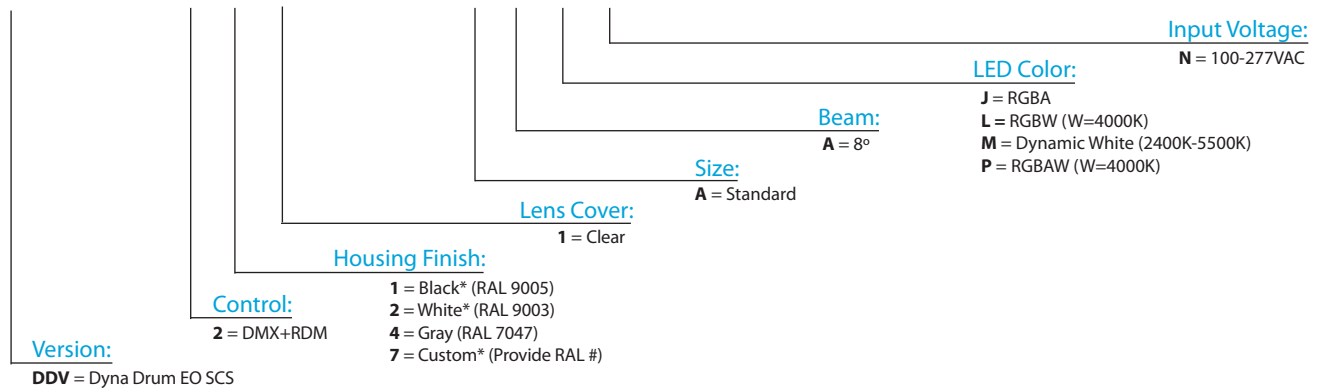

ORDER CODES

* indicates special order

DDW - 2 # 1 - A A # N

RELATED COMPONENTS

Optional Beam Accessories

DDEOSL40
40° Spread lens for Dyna Drum EO

DDEOSL60
60° Spread lens for Dyna Drum EO

DDEOSL1060
10° x 60° Spread lens for Dyna Drum EO