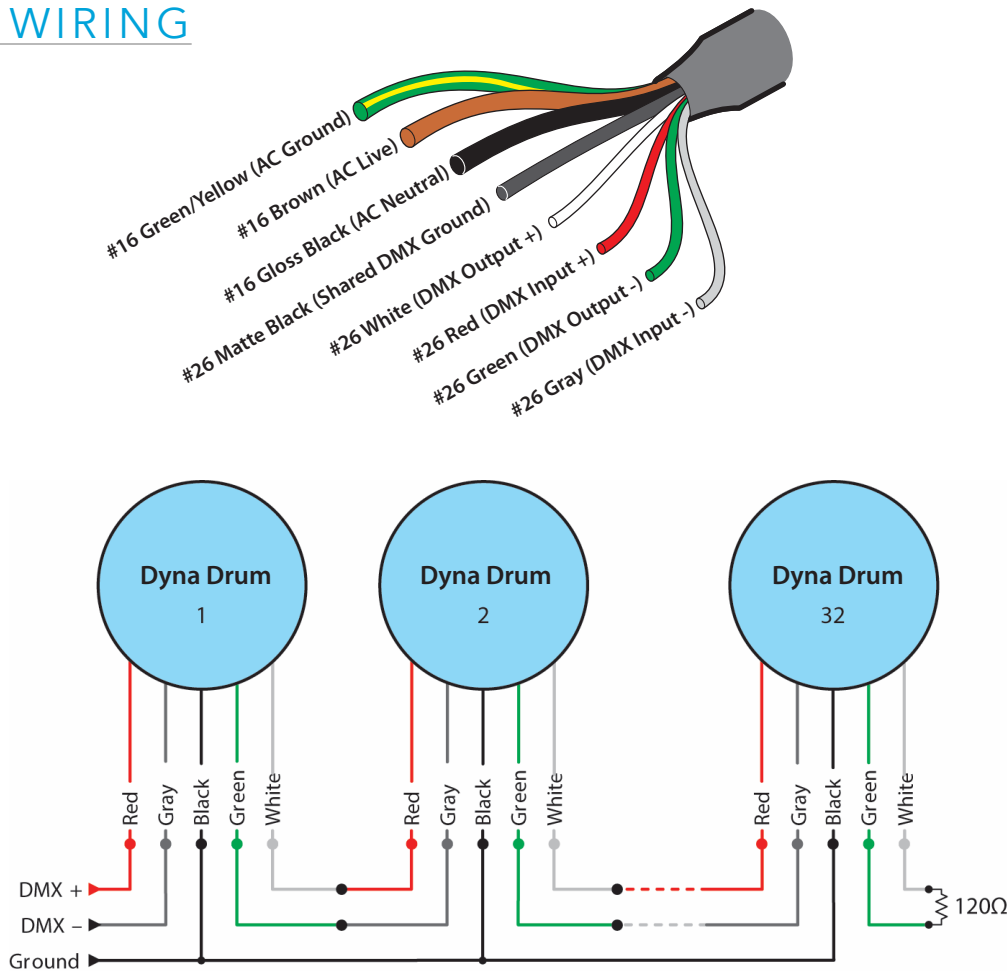

SPECIFICATIONS

Colors	RGBW (W=4000K), RGBA, RGBAW (W=4000K), DW (2400K-5500K)
Beam Angles	8° standard, 20°, 40°, 60°, 10° x 60° spread lens options
Photometrics	See page 4, up to 2000 lumens, 82,000 center candela
Effective Projected Area	0.72 ft ²
Control	DMX+RDM, manual color setting in menu, photocell included, Aria wireless direct connect
Max Fixtures in Series	32 via DMX, power local to each fixture
Power Consumption	55W maximum
Operating Voltage	100-277VAC, 50/60 Hz
Lumen Maintenance	L70 @ 150,000 hours (25° C)
Mounting	Surface mount bracket included, optional tenon mount and pipe clamp available
Finish	Gray standard (RAL 7047), black, white, and custom colors optional
Material	Die cast aluminum, polycarbonate lens, optional marine coating available
Ambient Operating Temperature	-40° F to 125° F (-40° C to 51° C)
IP Rating	IP66, wet location
IK Rating	IK07, protection against 2 joule impact
Fixture Connectors	Attached 5' (1.5m) IP66 hybrid cable, AC power +DMX/RDM
Warranty	5 Years, limited
Weight	11.68 lbs. (5.3 kg)
Dimensions	L: 9.6" x W: 8.81" x D: 6.49" (244mm x 224mm x 165mm)
Certifications	 

DDEOSL60
60° Spread lens for Dyna Drum EO

DDEOSL1060
10° x 60° Spread lens for Dyna Drum EO

DDEO2HSG
Half snoot for Dyna Drum EO, Gray

RELATED COMPONENTS

Optional Mounting Accessories

TM2

Use with 2" pipe, schedule 40 tenon mount
(2.51", 56mm inner dia.)

TM4

Use with 3.5" pipe, schedule 40 tenon mount
(4.13", 105mm inner dia.)

PC2

Use with 2" pipe, schedule 40 pipe clamp
mounts 1 or 2 fixtures

PC4

Use with 4" pipe, schedule 40 pipe clamp
mounts 1 or 2 fixtures

DIMENSIONS

WIRING

PHOTOMETRICS

Color / Beam	Lumens	Center Candela	Efficacy (l/pw)	CRI (Ra) White LED	TM30
RGBW	1,904	80,056	35	72.8	71.1
RGBA	Testing in progress				
RGBAW	Testing in progress				
DW	Testing in progress				