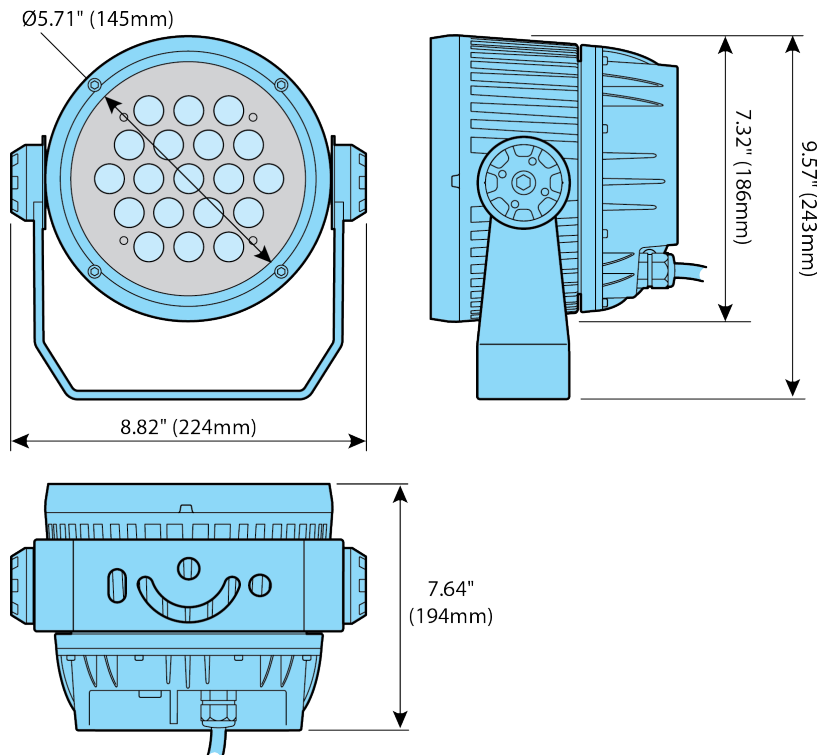

SPECIFICATIONS

Colors	RGBW (W=4000K), RGBA, RGBAW (W=4000K), DW (2400K-5500K)
Beam Angles	8° standard, 20°, 40°, 60°, 10° x 60° spread lens options
Photometrics	See page 4, up to 2000 lumens, 82,000 center candela
Effective Projected Area	0.72 ft ²
Control	DMX+RDM, manual color setting in menu, photocell included, Aria wireless direct connect
Max Fixtures in Series	32 via DMX, power local to each fixture
Power Consumption	55W maximum
Operating Voltage	100-277VAC, 50/60 Hz
Lumen Maintenance	L70 @ 150,000 hours (25° C)
Mounting	Surface mount bracket included, optional tenon mount and pipe clamp available
Finish	Gray standard (RAL 7047), black, white, and custom colors optional
Material	Die cast aluminum, polycarbonate lens, optional marine coating available
Ambient Operating Temperature	-40° F to 125° F (-40° C to 51° C)
IP Rating	IP66, wet location
IK Rating	IK07, protection against 2 joule impact
Fixture Connectors	Attached 5' (1.5m) IP66 hybrid cable, AC power +DMX/RDM
Warranty	5 Years, limited
Weight	11.68 lbs. (5.3 kg)
Dimensions	L: 9.6" x W: 8.81" x D: 6.49" (244mm x 224mm x 165mm)
Certifications	 

DDEOSL60
60° Spread lens for Dyna Drum EO

DDEOSL1060
10° x 60° Spread lens for Dyna Drum EO

DDEO2HSG
Half snoot for Dyna Drum EO, Gray

RELATED COMPONENTS

Optional Mounting Accessories

TM2

Use with 2" pipe, schedule 40 tenon mount
(2.51", 56mm inner dia.)

TM4

Use with 3.5" pipe, schedule 40 tenon mount
(4.13", 105mm inner dia.)

PC2

Use with 2" pipe, schedule 40 pipe clamp
mounts 1 or 2 fixtures

PC4

Use with 4" pipe, schedule 40 pipe clamp
mounts 1 or 2 fixtures

DIMENSIONS

WIRING

PHOTOMETRICS

Color / Beam	Lumens	Center Candela	Efficacy (l/pw)	CRI (Ra) White LED	TM30
RGBW	1,904	80,056	35	72.8	71.1
RGBA	Testing in progress				
RGBAW	Testing in progress				
DW	Testing in progress				