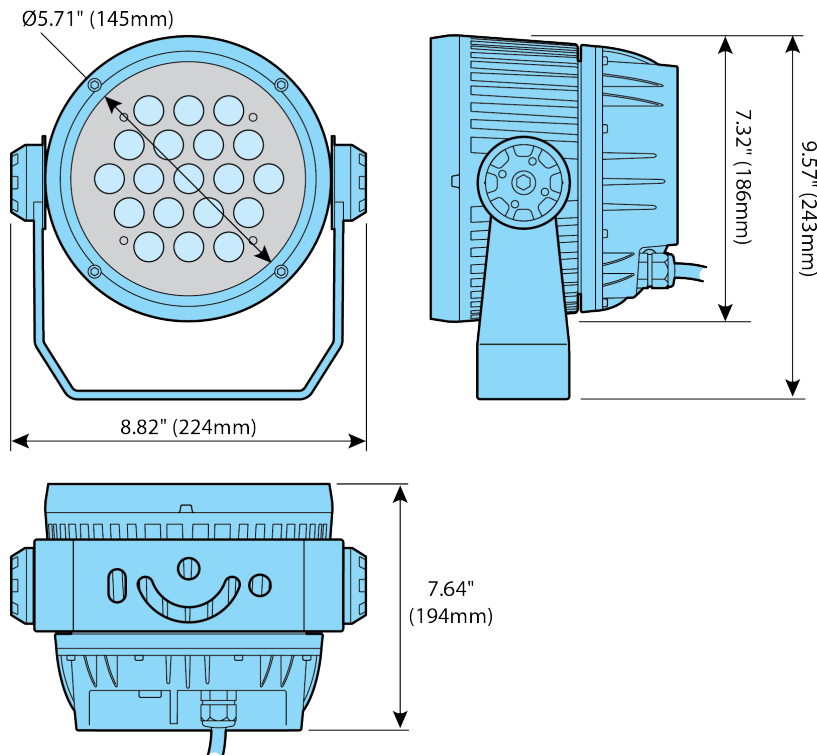

SPECIFICATIONS

Colors	RGBW (W=4000K), RGBA, RGBAW (W=4000K), DW (2400K-5500K)
Beam Angles	8° standard, 20°, 40°, 60°, 10° x 60° spread lens options
Photometrics	See page 4, up to 2000 lumens, 82,000 center candela
Effective Projected Area	0.72 ft ²
Control	DMX+RDM, manual color setting in menu, photocell included, Aria wireless direct connect
Max Fixtures in Series	32 via DMX, power local to each fixture
Power Consumption	55W maximum
Operating Voltage	100-277VAC, 50/60 Hz
Lumen Maintenance	L70 @ 150,000 hours (25° C)
Mounting	Surface mount bracket included, optional tenon mount and pipe clamp available
Finish	Gray standard (RAL 7047), black, white, and custom colors optional
Material	Die cast aluminum, polycarbonate lens, optional marine coating available
Ambient Operating Temperature	-40° F to 125° F (-40° C to 51° C)
IP Rating	IP66, wet location
IK Rating	IK07, protection against 2 joule impact
Fixture Connectors	Attached 5' (1.5m) IP66 hybrid cable, AC power +DMX/RDM
Warranty	5 Years, limited
Weight	11.68 lbs. (5.3 kg)
Dimensions	L: 9.6" x W: 8.81" x D: 6.49" (244mm x 224mm x 165mm)
Certifications	 

ORDER CODES

* indicates special order

DDW - 2 # 1 - A A # N

RELATED COMPONENTS

Optional Beam Accessories

DDEOSL20
20° Spread lens for Dyna Drum EO

DDEOFSG
Full snoot for Dyna Drum EO, Gray

DDEOSL40
40° Spread lens for Dyna Drum EO

DDEOSL60
60° Spread lens for Dyna Drum EO

DDEOSL1060
10° x 60° Spread lens for Dyna Drum EO

DDEO2HSG
Half snoot for Dyna Drum EO, Gray

RELATED COMPONENTS

Optional Mounting Accessories

TM2
2" pipe, schedule 40 tenon mount
(2.51", 56mm inner dia.)

TM4
3.5" pipe, schedule 40 tenon mount
(4.13", 105mm inner dia.)

PC2
2" pipe, schedule 40 pipe clamp
mounts 1 or 2 fixtures

PC4
4" pipe, schedule 40 pipe clamp
mounts 1 or 2 fixtures

DIMENSIONS

WIRING

PHOTOMETRICS