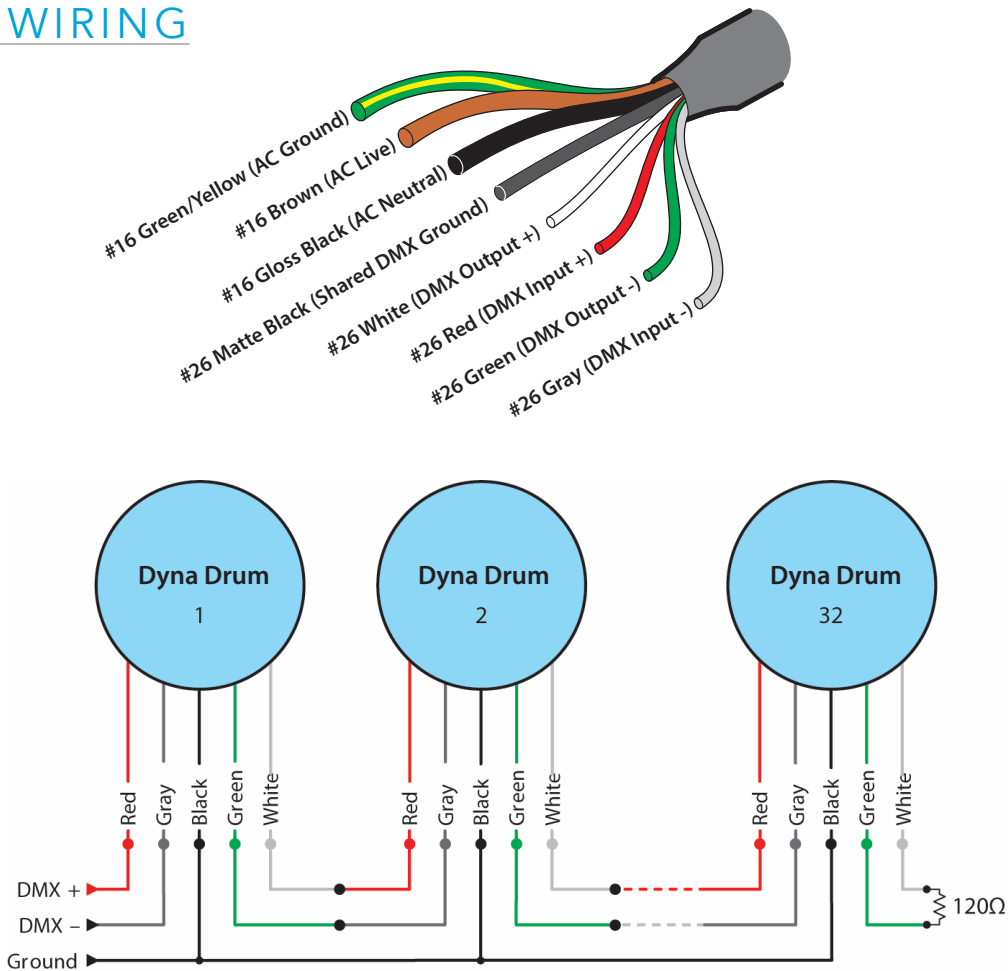

Client:

Project:

Type:

Order Code:

Quantity:

Dyna Drum EO SCS is a high output, outdoor rated, multi-color LED floodlight. It features an internal 100-277VAC power supply, onboard DMX+RDM driver, and each unit carries Acclaim's Aria wireless DMX technology inside. It comes with a narrow 8° beam standard, with optional quick-change spread lenses for wider applications. It is ideal for facade lighting applications and as an area floodlight.

DDEOSL60
60° Spread lens for Dyna Drum EO

DDEOSL1060
10° x 60° Spread lens for Dyna Drum EO

DDEO2HSG
Half snoot for Dyna Drum EO, Gray

RELATED COMPONENTS

Optional Mounting Accessories

TM2
2" pipe, schedule 40 tenon mount
(2.51", 56mm inner dia.)

TM4
3.5" pipe, schedule 40 tenon mount
(4.13", 105mm inner dia.)

PC2
2" pipe, schedule 40 pipe clamp
mounts 1 or 2 fixtures

PC4
4" pipe, schedule 40 pipe clamp
mounts 1 or 2 fixtures

DIMENSIONS

WIRING

PHOTOMETRICS

Color / Beam	Lumens	Center Candela	Efficacy (l/pw)	CRI (Ra) White LED	TM30
RGBW	1,904	80,056	35	72.8	71.1
RGBA	Testing in progress				
RGBAW	Testing in progress				
DW	Testing in progress				