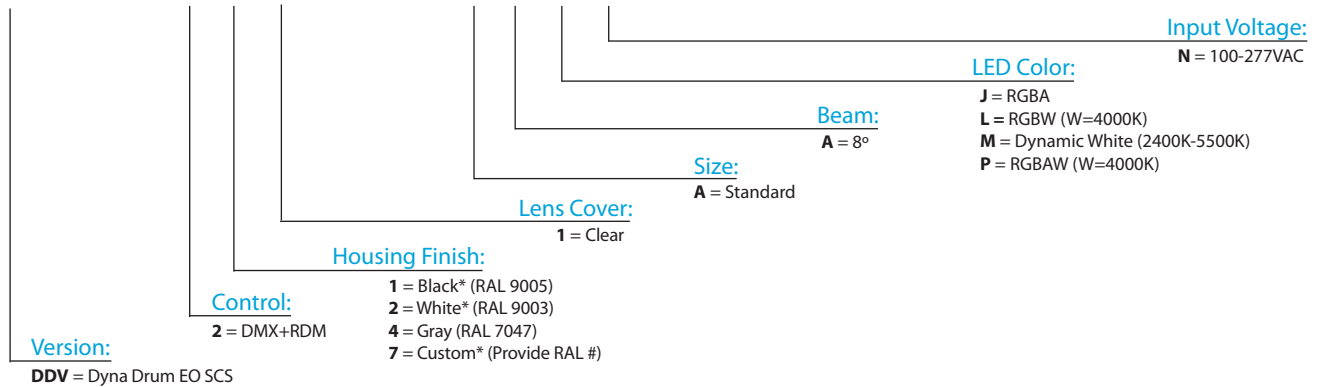

ORDER CODES

* indicates special order

DDW - 2 # 1 - A A # N

RELATED COMPONENTS

Optional Beam Accessories

DDEOSL40
40° Spread lens for Dyna Drum EO

DDEOSL60
60° Spread lens for Dyna Drum EO

DDEOSL1060
10° x 60° Spread lens for Dyna Drum EO