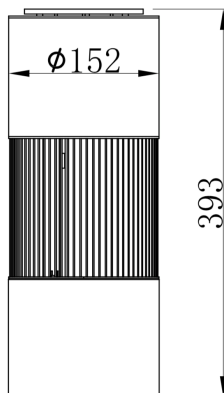

## SPECIFICATIONS

Color Temperature Options	2700K, 3000K, 3500K, 4000K
Beam Angles	15°, 22°, 40°, and 70° via quick change reflectors
Photometrics	Up to 12,000 lumens, 99,000 max candela (see page 4 for details)
Trim Options	Full aluminum cutoff or illuminated acrylic ring
Control	0-100% dimming via DMX+RDM, Aria wireless direct connect, 0-10V via optional UDM
Max Fixtures in Series	32 via DMX input /output, power local to each fixture
Power Consumption	135W
Operating Voltage	100-277VAC, 50/60 Hz
Lumen Maintenance	L70 @ 150,000 hours (25° C)
Mounting	Surface mount bracket standard, 3/4" NPS pendant mount, aircraft cable, or wall mount
Finish	Gray standard (RAL 7047), black, white, and custom colors optional
Material	Aluminum, acrylic lens (optional)
Ambient Operating Temperature	-4° F to 113° F (-20° C to 45° C)
IP Rating	IP40, dry location
IK Rating	IK06, protection against 0.7 joule impact
Fixture Connectors	Attached 20' (6.09m) 18/3 AC power cable, 24/5 DMX+RDM cable
Warranty	5 Years, limited
Weight	12.4 Lbs (5.6 Kg), Luminaire only
Dimensions	<b>L:</b> Various (see page x <b>Ø:</b> 5.98" (826mm x Ø 152mm)
Certifications	 

## DIMENSIONS *in mm*

Pendant Mount w/ 12" NPS

Pendant Mount w/ 24" NPS

Pendant Mount w/ 36" NPS

## DIMENSIONS *in mm*

*Aircraft Mount  
(can be extended)*

*Surface Mount*

*Wall Mount*