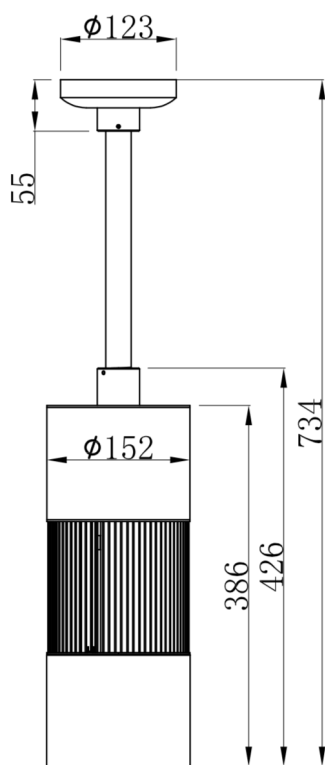

## SPECIFICATIONS

Color Temperature Options	2700K, 3000K, 3500K, 4000K
Beam Angles	15°, 22°, 40°, and 70° via quick change reflectors
Photometrics	Up to 12,000 lumens, 99,000 max candela (see page 4 for details)
Trim Options	Full aluminum cutoff or illuminated acrylic ring
Control	0-100% dimming via DMX+RDM, Aria wireless direct connect, 0-10V via optional UDM
Max Fixtures in Series	32 via DMX input /output, power local to each fixture
Power Consumption	135W
Operating Voltage	100-277VAC, 50/60 Hz
Lumen Maintenance	L70 @ 150,000 hours (25° C)
Mounting	Surface mount bracket standard, 3/4" NPS pendant mount, aircraft cable, or wall mount
Finish	Gray standard (RAL 7047), black, white, and custom colors optional
Material	Aluminum, acrylic lens (optional)
Ambient Operating Temperature	-4° F to 113° F (-20° C to 45° C)
IP Rating	IP40, dry location
IK Rating	IK06, protection against 0.7 joule impact
Fixture Connectors	Attached 20' (6.09m) 18/3 AC power cable, 24/5 DMX+RDM cable
Warranty	5 Years, limited
Weight	12.4 Lbs (5.6 Kg), Luminaire only
Dimensions	<b>L:</b> Various (see page x <b>Ø:</b> 5.98" (826mm x Ø 152mm)
Certifications	 

## PHOTOMETRICS

## DIMENSIONS *in mm*

Pendant Mount w/ 12" NPS

Pendant Mount w/ 24" NPS

Pendant Mount w/ 36" NPS

## DIMENSIONS *in mm*

*Aircraft Mount  
(can be extended)*

*Surface Mount*

*Wall Mount*