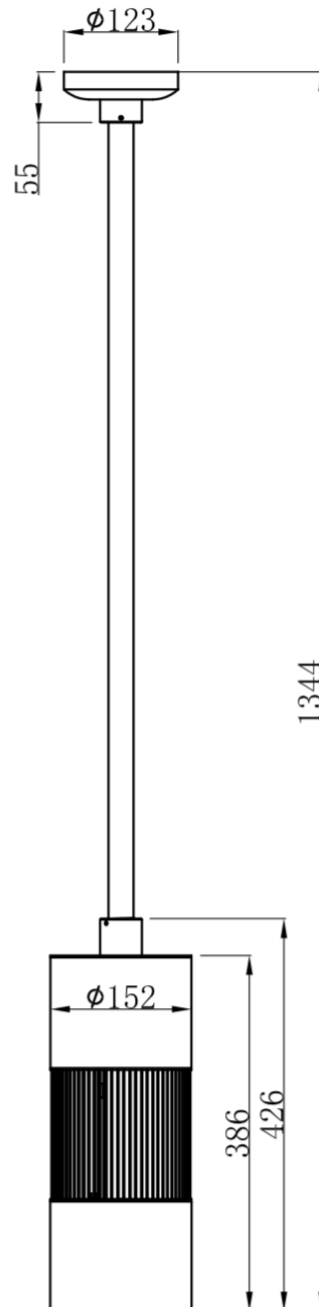

## SPECIFICATIONS

Color Temperature Options	2700K, 3000K, 3500K, 4000K
Beam Angles	15°, 22°, 40°, and 70° via quick change reflectors
Photometrics	Up to 12,000 lumens, 99,000 max candela (see page 4 for details)
Trim Options	Full aluminum cutoff or illuminated acrylic ring
Control	0-100% dimming via DMX+RDM, Aria wireless direct connect, 0-10V via optional UDM
Max Fixtures in Series	32 via DMX input /output, power local to each fixture
Power Consumption	135W
Operating Voltage	100-277VAC, 50/60 Hz
Lumen Maintenance	L70 @ 150,000 hours (25° C)
Mounting	Surface mount bracket standard, 3/4" NPS pendant mount, aircraft cable, or wall mount
Finish	Gray standard (RAL 7047), black, white, and custom colors optional
Material	Aluminum, acrylic lens (optional)
Ambient Operating Temperature	-4° F to 113° F (-20° C to 45° C)
IP Rating	IP40, dry location
IK Rating	IK06, protection against 0.7 joule impact
Fixture Connectors	Attached 20' (6.09m) 18/3 AC power cable, 24/5 DMX+RDM cable
Warranty	5 Years, limited
Weight	12.4 Lbs (5.6 Kg), Luminaire only
Dimensions	<b>L:</b> Various (see page x <b>Ø:</b> 5.98" (826mm x Ø 152mm)
Certifications	 

### COH# - CHM## - CHC# - RFH#

## DIMENSIONS *in mm*

Pendant Mount w/ 12" NPS

Pendant Mount w/ 24" NPS

Pendant Mount w/ 36" NPS

## DIMENSIONS *in mm*

*Aircraft Mount  
(can be extended)*

*Surface Mount*

*Wall Mount*