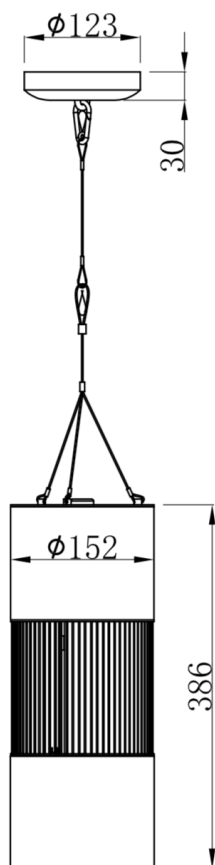

## SPECIFICATIONS

Color Temperature Options	2700K, 3000K, 3500K, 4000K
Beam Angles	15°, 22°, 40°, and 70° via quick change reflectors
Photometrics	Up to 12,000 lumens, 99,000 max candela (see page 4 for details)
Trim Options	Full aluminum cutoff or illuminated acrylic ring
Control	0-100% dimming via DMX+RDM, Aria wireless direct connect, 0-10V via optional UDM
Max Fixtures in Series	32 via DMX input /output, power local to each fixture
Power Consumption	135W
Operating Voltage	100-277VAC, 50/60 Hz
Lumen Maintenance	L70 @ 150,000 hours (25° C)
Mounting	Surface mount bracket standard, 3/4" NPS pendant mount, aircraft cable, or wall mount
Finish	Gray standard (RAL 7047), black, white, and custom colors optional
Material	Aluminum, acrylic lens (optional)
Ambient Operating Temperature	-4° F to 113° F (-20° C to 45° C)
IP Rating	IP40, dry location
IK Rating	IK06, protection against 0.7 joule impact
Fixture Connectors	Attached 20' (6.09m) 18/3 AC power cable, 24/5 DMX+RDM cable
Warranty	5 Years, limited
Weight	12.4 Lbs (5.6 Kg), Luminaire only
Dimensions	<b>L:</b> Various (see page x <b>Ø:</b> 5.98" (826mm x Ø 152mm)
Certifications	 

#### NPS Pipe (Required for Pendant Mount)

(3/4" NPS, OD = 1.050")

12" Gray : NPS34-12G

24" Gray : NPS34-24G

36" Gray : NPS34-36G

\*For other colors substitute G above for:

B = Black

W = White

## DIMENSIONS *in mm*

Pendant Mount w/ 12" NPS

Pendant Mount w/ 24" NPS

Pendant Mount w/ 36" NPS

## DIMENSIONS *in mm*

*Aircraft Mount  
(can be extended)*

*Surface Mount*

*Wall Mount*