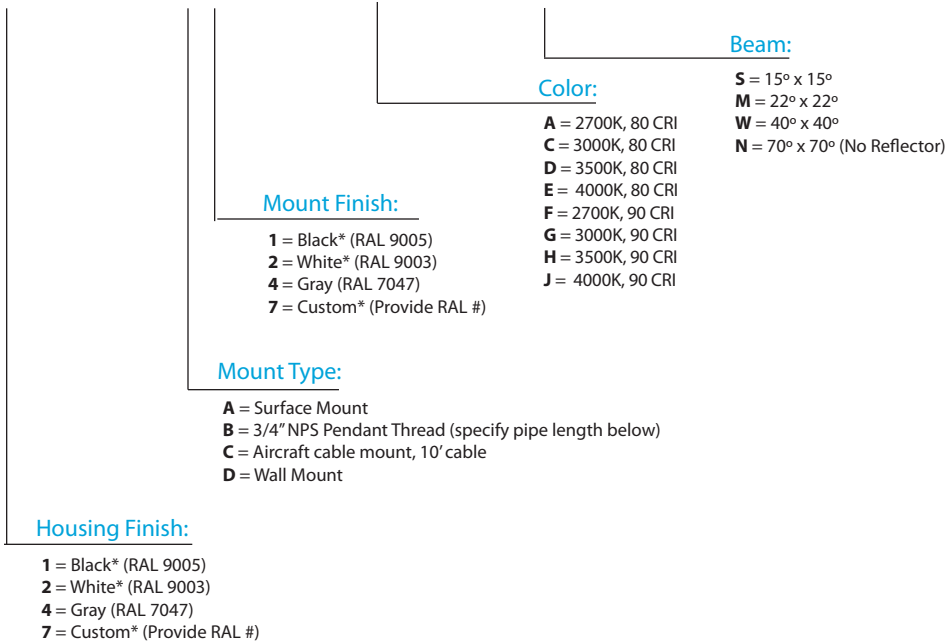

ORDER CODES

* indicates special order

COH# - CHM## - CHC# - RFH#

RELATED COMPONENTS

Optional Trim Accessories

COHTR

Cylinder One HO Illuminated Trim Ring

Adds visible ring of light to bottom of the cylinder

COHVCM

Cylinder One HO Vaulted Ceiling Mount

Swivel adjustment up to 30° for vaulted ceilings

NPS Pipe (Required for Pendant Mount)

(3/4" NPS, OD = 1.050")

12" Gray : NPS34-12G

24" Gray : NPS34-24G

36" Gray : NPS34-36G

*For other colors substitute G above for:

B = Black

W = White

C = Custom (provide RAL #)