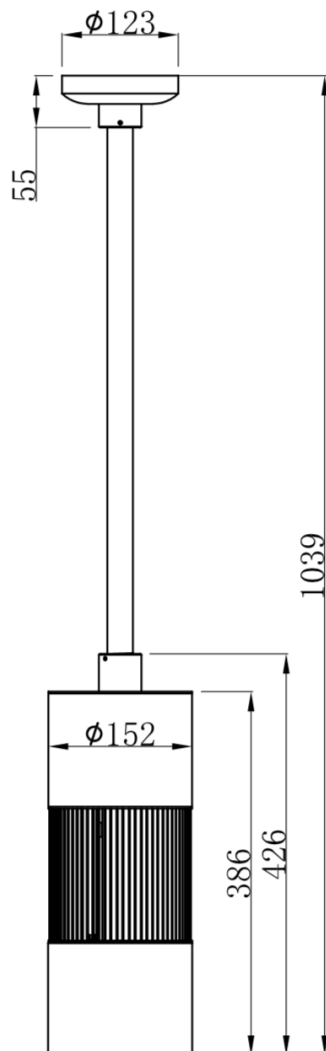

## SPECIFICATIONS

Color Temperature Options	2700K, 3000K, 3500K, 4000K
Beam Angles	15°, 22°, 40°, and 70° via quick change reflectors
Photometrics	Up to 12,000 lumens, 99,000 max candela (see page 4 for details)
Trim Options	Full aluminum cutoff or illuminated acrylic ring
Control	0-100% dimming via DMX+RDM, Aria wireless direct connect, 0-10V via optional UDM
Max Fixtures in Series	32 via DMX input /output, power local to each fixture
Power Consumption	135W
Operating Voltage	100-277VAC, 50/60 Hz
Lumen Maintenance	L70 @ 150,000 hours (25° C)
Mounting	Surface mount bracket standard, 3/4" NPS pendant mount, aircraft cable, or wall mount
Finish	Gray standard (RAL 7047), black, white, and custom colors optional
Material	Aluminum, acrylic lens (optional)
Ambient Operating Temperature	-4° F to 113° F (-20° C to 45° C)
IP Rating	IP40, dry location
IK Rating	IK06, protection against 0.7 joule impact
Fixture Connectors	Attached 20' (6.09m) 18/3 AC power cable, 24/5 DMX+RDM cable
Warranty	5 Years, limited
Weight	12.4 Lbs (5.6 Kg), Luminaire only
Dimensions	<b>L:</b> Various (see page x <b>Ø:</b> 5.98" (826mm x Ø 152mm)
Certifications	 

#### NPS Pipe (Required for Pendant Mount)

(3/4" NPS, OD = 1.050")

12" Gray : NPS34-12G

24" Gray : NPS34-24G

36" Gray : NPS34-36G

\*For other colors substitute G above for:

B = Black

W = White

## DIMENSIONS *in mm*

Pendant Mount w/ 12" NPS

Pendant Mount w/ 24" NPS

Pendant Mount w/ 36" NPS

## DIMENSIONS *in mm*

*Aircraft Mount  
(can be extended)*

*Surface Mount*

*Wall Mount*