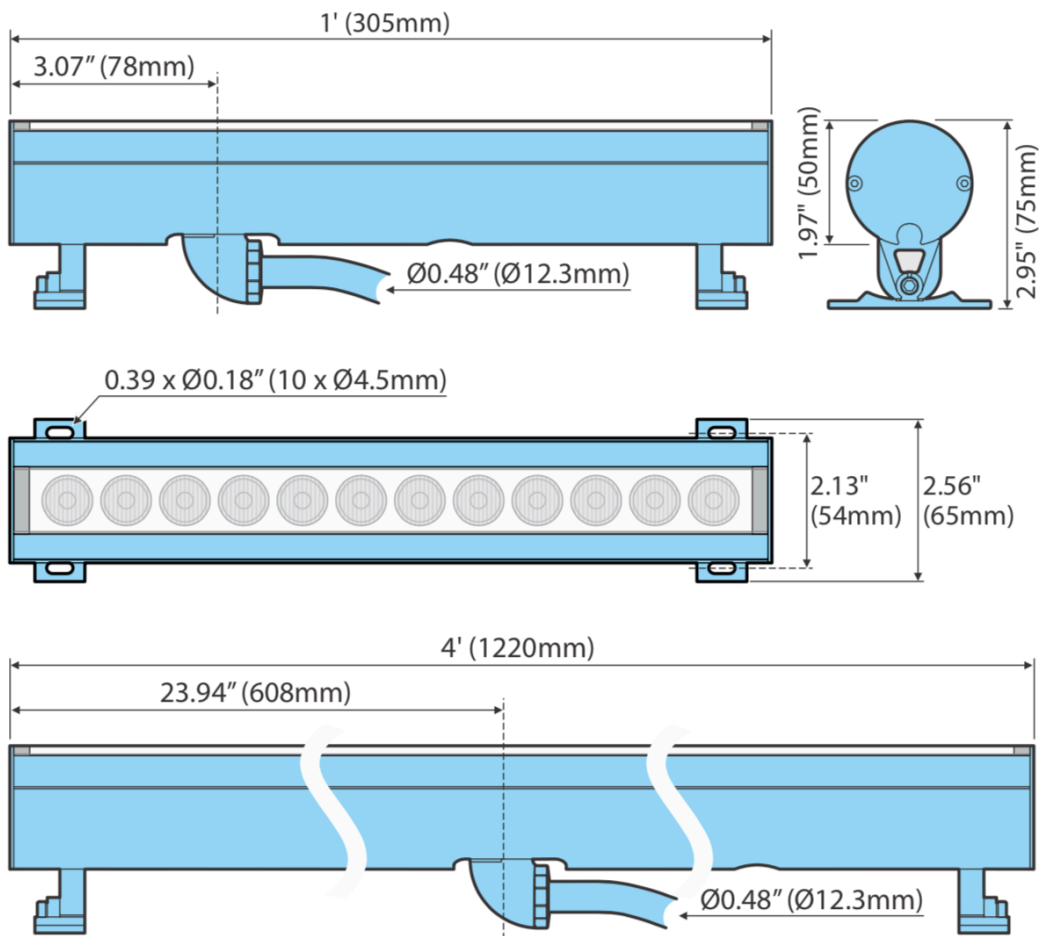

SPECIFICATIONS

Colors	2700K, 3000K, 3500K, 4000K, RGBW (W=4000K), RGBA
Beam Angles	10° x 10°, 25° x 25°, 40° x 40°, 60° x 60°, 10° x 60°, 30° x 60°
Photometrics	Up to 730 lumens per foot (3000K, 10° x 60°), see page 3 for details
Fixture Sizes	1' (305mm) or 4' (1220mm)
Control	DMX via Aqua Driver 150, 0-10V via external UDM
Max Fixtures per Aqua Driver 150	4 fixtures, 1' or 4'
Power Consumption	1': 12W 4': 48W
Operating Voltage	24VDC, constant current
Lumen Maintenance	L70 @ 150,000 hours (25° C)
Mounting	0.47" (11mm) mounting holes on mounting brackets (included)
Finish	Dark gray, marine environment ready
Material	Anodized oxidation aluminum body, glass top lens
Ambient Operating Temperature	-40° F to 122° F (-40° C to 50° C)
IP Rating	IP68, submersible up to 10' (3m)
IK Rating	IK06, protection against 1 joule impact
Fixture Connectors	98.4' (30m) cable included, attached 8 pin terminal blocks
Warranty	5 Years, limited
Weight	1': 1.5 lbs (0.68kg) / 4': 6 lbs (2.72kg)
Dimensions	L: 12" / 48" W: 2.56" H: 2.95" (L: 305 / 1220 W: 65 H: 75mm)
Certifications	  

Beam:
C = 10° x 10°
F = 25° x 25°
H = 40° x 40°
K = 60° x 60°
P = 10° x 60°
Q = 30° x 60°

LED Color:
A = 2700K*
C = 3000K
D = 3500K*
E = 4000K
L = RGBW (W=4000K)
J = RGBA*

Input Voltage:
N = 24VDC

RELATED COMPONENTS

Remote Driver / Power Supply

ADR157

Aqua Driver 150

100-277V Input, 24VDC + PWM Output

Powers up to 4 Aqua Graze 1' or 2 Aqua Graze 4' units

Separate units must be used for 1' and 4' fixtures, and cannot be combined on the same driver

DIMENSIONS

PHOTOMETRICS

Color	Lumens	Center Candela	Efficacy (l/pw)	CRI (Ra)	TM30
RGBW, 10° x 60°	613	1936	37	N/A	N/A
3000K, 10° x 60°	729	2090	56	81.4	81.1

WIRING

Ensure proper current selection on the driver: