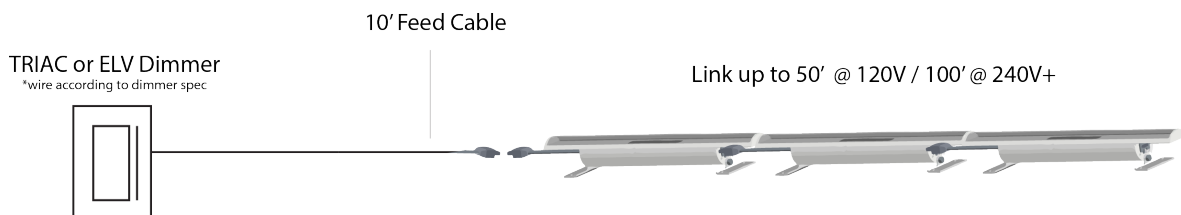

Wiring

ELV/TRIAC