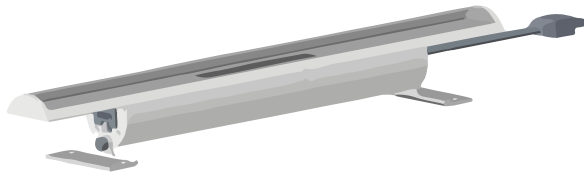

Ai Dim TECHNOLOGY

Client:

Project:

Type:

Order Code:

Quantity:

Ai Cove is a unique, dim to warm interior cove fixture. Available in 1' and 4' sections, it features Acclaim's proprietary **Ai Dim** (Acclaim Intelligent Dimming) technology. Ai Dim is a combination of a finely tuned dimming curve and a specific grouping of LEDs which results in a near perfect representation of incandescent dimming.

Specifications

Color	3000K - 1800K
Available Lengths	1' & 4'
Beam Angle	120°
Max Fixtures In Series	50' (15.2m) @ 120V, 100' (30.4m) @ 240V+
Photometrics	500 lumens per foot, 93 CRI
Control	TRIAC (forward phase), ELV (reverse phase), 0-10V, DMX (0-10V & DMX require external UDM)
Mounting	30° Swivel Mount Included, 90° Swivel Mount Optional
Power Consumption	13.5W (1'), 53W (4')
Operating Voltage	120VAC, 240VAC, or 277VAC
Lumen Maintenance	L70 @ 150,000 Hours 25° C
Finish	White standard, black, gray, or custom optional
Housing Material	Aluminum body, Polycarbonate Lens
Ambient Operating Temperature	-4° F to 113° F (-20° C to 45° C)
IP Rating	IP20, Dry Location
Fixture Connectors	Attached 3 Conductor AC Lead, Includes end-to-end link cable
Warranty	5 Years
Weight	1' : 0.65 lbs (0.29 kg), 4' : 2.75 lbs (1.25 kg)
Dimensions	L : 12" / 48" (L: 304mm / 1220mm, W : 1.6" (40mm), H : 1.6" (40mm)

Certifications

Order Codes

* Indicates Special Order

Dimensions

*Standard 30° swivel bracket shown. 90° optional bracket raises height to 2.2" (56mm)

Related Components

Cables

AICFC10	Ai Cove 10' Feed Cable
AICLC1	Ai Cove 1' Link Cable
AICLC5	Ai Cove 5' Link Cable
AICLC10	Ai Cove 10' Link Cable

Mounting Accessories

AIC90
90° Bracket for Ai Cove (Single)

Control Accessories

UDM
Universal Dimming Module
Inputs: 0-10V (Sink or Source), DMX
Outputs: 0-10V (Sink or Source), DMX, IGBT (Digital Line Voltage)