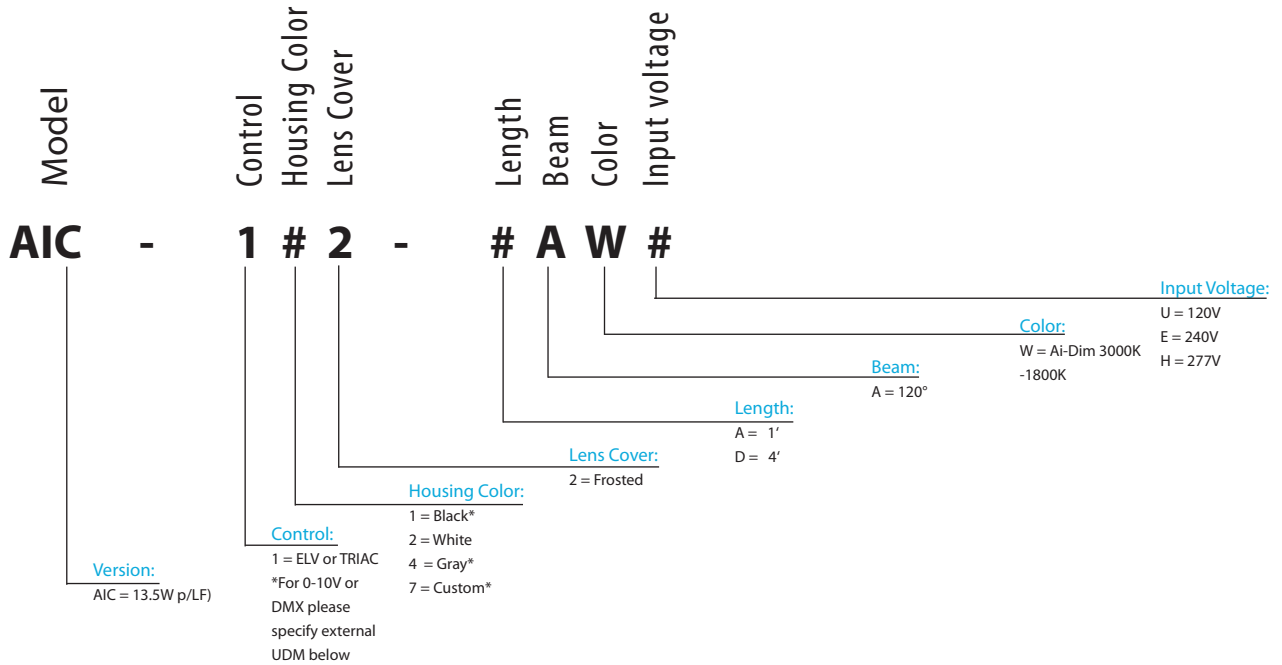

Specifications

Color	3000K - 1800K
Available Lengths	1' & 4'
Beam Angle	120°
Max Fixtures In Series	50' (15.2m) @ 120V, 100' (30.4m) @ 240V+
Photometrics	500 lumens per foot, 93 CRI
Control	TRIAC (forward phase), ELV (reverse phase), 0-10V, DMX (0-10V & DMX require external UDM)
Mounting	30° Swivel Mount Included, 90° Swivel Mount Optional
Power Consumption	13.5W (1'), 53W (4')
Operating Voltage	120VAC, 240VAC, or 277VAC
Lumen Maintenance	L70 @ 150,000 Hours 25° C
Finish	White standard, black, gray, or custom optional
Housing Material	Aluminum body, Polycarbonate Lens
Ambient Operating Temperature	-4° F to 113° F (-20° C to 45° C)
IP Rating	IP20, Dry Location
Fixture Connectors	Attached 3 Conductor AC Lead, Includes end-to-end link cable
Warranty	5 Years
Weight	1' : 0.65 lbs (0.29 kg), 4' : 2.75 lbs (1.25 kg)
Dimensions	L : 12" / 48" (L: 304mm / 1220mm, W : 1.6" (40mm), H : 1.6" (40mm)

Certifications

Order Codes

* Indicates Special Order

Dimensions

*Standard 30° swivel bracket shown. 90° optional bracket raises height to 2.2" (56mm)

Related Components

Cables

AICFC10	Ai Cove 10' Feed Cable
AICLC1	Ai Cove 1' Link Cable
AICLC5	Ai Cove 5' Link Cable
AICLC10	Ai Cove 10' Link Cable

Wiring

ELV/TRIAC

0-10V / DMX