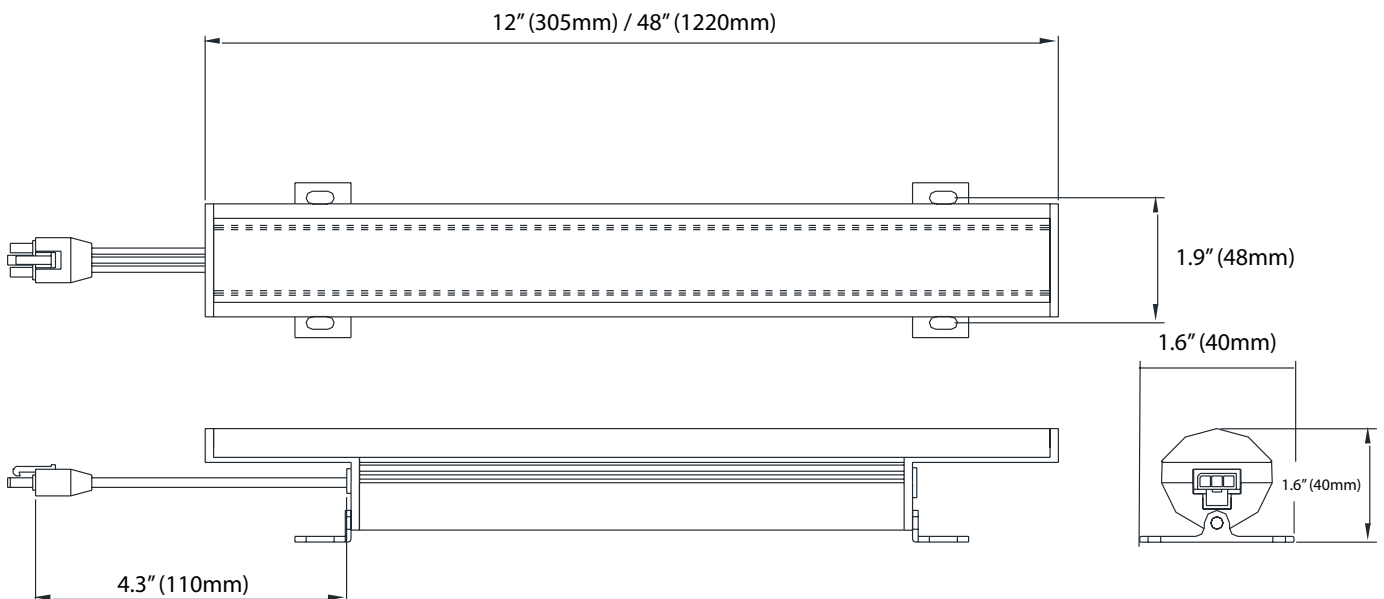

Specifications

Color	3000K - 1800K
Available Lengths	1' & 4'
Beam Angle	120°
Max Fixtures In Series	50' (15.2m) @ 120V, 100' (30.4m) @ 240V+
Photometrics	500 lumens per foot, 93 CRI
Control	TRIAC (forward phase), ELV (reverse phase), 0-10V, DMX (0-10V & DMX require external UDM)
Mounting	30° Swivel Mount Included, 90° Swivel Mount Optional
Power Consumption	13.5W (1'), 53W (4')
Operating Voltage	120VAC, 240VAC, or 277VAC
Lumen Maintenance	L70 @ 150,000 Hours 25° C
Finish	White standard, black, gray, or custom optional
Housing Material	Aluminum body, Polycarbonate Lens
Ambient Operating Temperature	-4° F to 113° F (-20° C to 45° C)
IP Rating	IP20, Dry Location
Fixture Connectors	Attached 3 Conductor AC Lead, Includes end-to-end link cable
Warranty	5 Years
Weight	1' : 0.65 lbs (0.29 kg), 4' : 2.75 lbs (1.25 kg)
Dimensions	L : 12" / 48" (L: 304mm / 1220mm, W : 1.6" (40mm), H : 1.6" (40mm)

Certifications

Order Codes

* Indicates Special Order

Dimensions

*Standard 30° swivel bracket shown. 90° optional bracket raises height to 2.2" (56mm)

Related Components

Cables

AICFC10	Ai Cove 10' Feed Cable
AICLC1	Ai Cove 1' Link Cable
AICLC5	Ai Cove 5' Link Cable
AICLC10	Ai Cove 10' Link Cable

Mounting Accessories

AIC90
90° Bracket for Ai Cove (Single)

Control Accessories

UDM
Universal Dimming Module
Inputs: 0-10V (Sink or Source), DMX
Outputs: 0-10V (Sink or Source), DMX, IGBT (Digital Line Voltage)