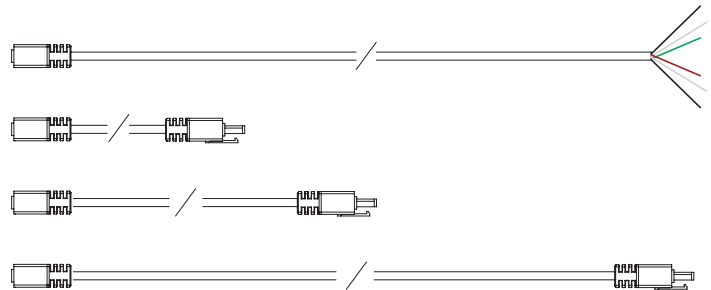

Specifications

Color	3000K - 1800K
Available Lengths	1' & 4'
Beam Angle	120°
Max Fixtures In Series	50' (15.2m) @ 120V, 100' (30.4m) @ 240V+
Photometrics	500 lumens per foot, 93 CRI
Control	TRIAC (forward phase), ELV (reverse phase), 0-10V, DMX (0-10V & DMX require external UDM)
Mounting	30° Swivel Mount Included, 90° Swivel Mount Optional
Power Consumption	13.5W (1'), 53W (4')
Operating Voltage	120VAC, 240VAC, or 277VAC
Lumen Maintenance	L70 @ 150,000 Hours 25° C
Finish	White standard, black, gray, or custom optional
Housing Material	Aluminum body, Polycarbonate Lens
Ambient Operating Temperature	-4° F to 113° F (-20° C to 45° C)
IP Rating	IP20, Dry Location
Fixture Connectors	Attached 3 Conductor AC Lead, Includes end-to-end link cable
Warranty	5 Years
Weight	1' : 0.65 lbs (0.29 kg), 4' : 2.75 lbs (1.25 kg)
Dimensions	L : 12" / 48" (L: 304mm / 1220mm, W : 1.6" (40mm), H : 1.6" (40mm)

Certifications

Order Codes

* Indicates Special Order

Dimensions

*Standard 30° swivel bracket shown. 90° optional bracket raises height to 2.2" (56mm)

Related Components

Cables

AICFC10	Ai Cove 10' Feed Cable
AICLC1	Ai Cove 1' Link Cable
AICLC5	Ai Cove 5' Link Cable
AICLC10	Ai Cove 10' Link Cable

Mounting Accessories

AIC90
90° Bracket for Ai Cove (Single)

Control Accessories

UDM
Universal Dimming Module
Inputs: 0-10V (Sink or Source), DMX
Outputs: 0-10V (Sink or Source), DMX, IGBT (Digital Line Voltage)